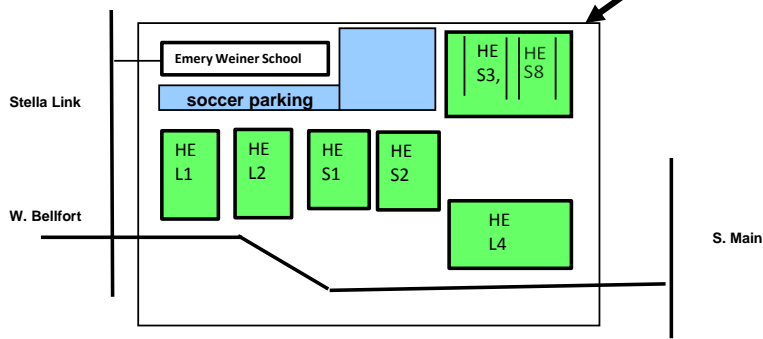

HOUSTON EXPRESS SOCCER CLUB

Rainout
281-397-4570

SOUTH CAMPUS FIELD LAYOUT