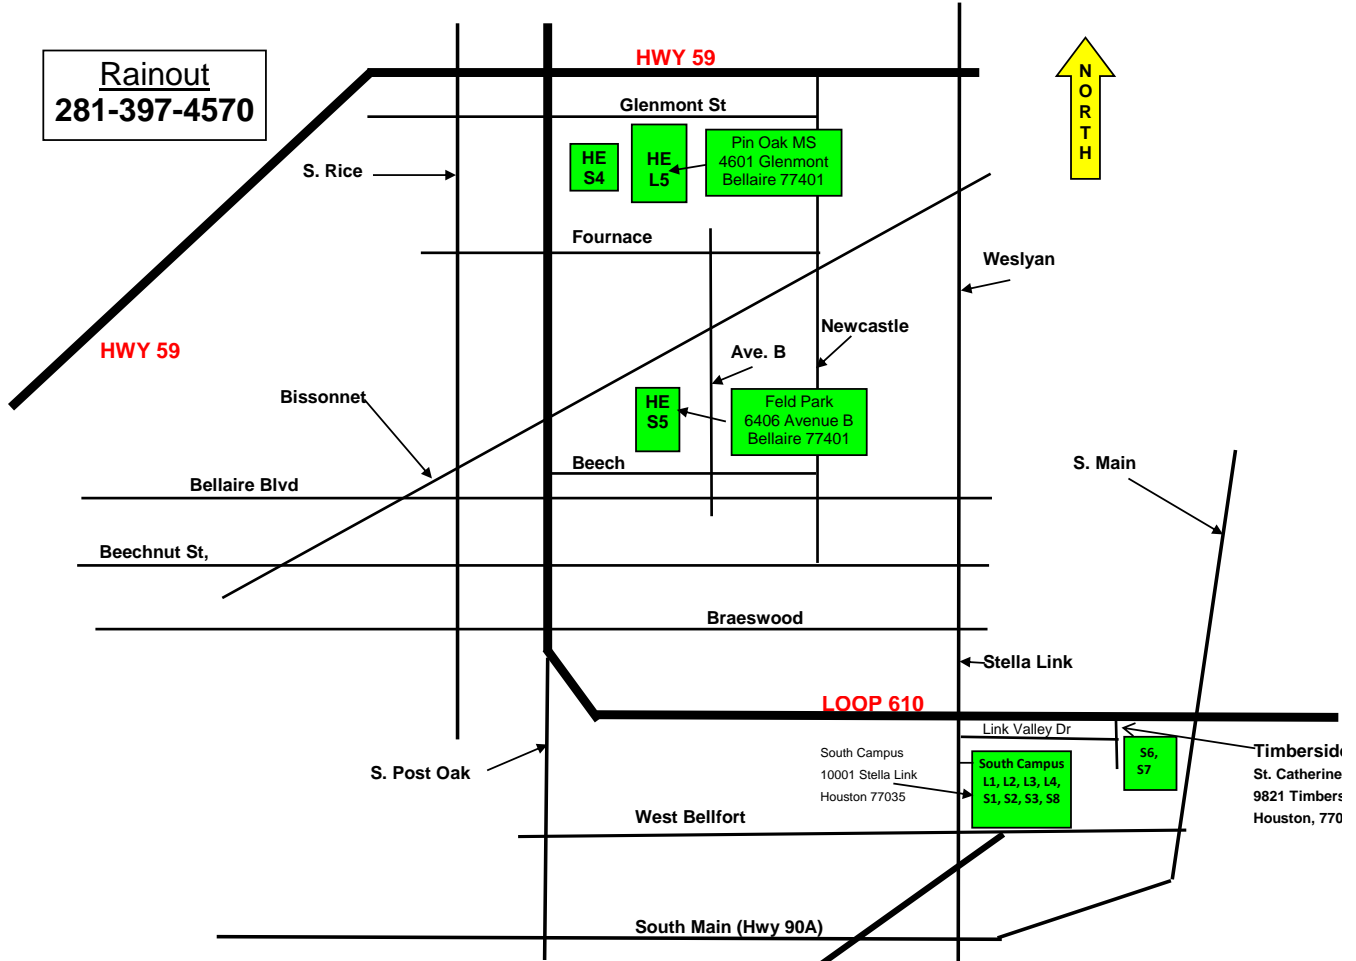

HOUSTON EXPRESS SOCCER CLUB

Rainout
281-397-4570

SOUTH CAMPUS FIELD LAYOUT